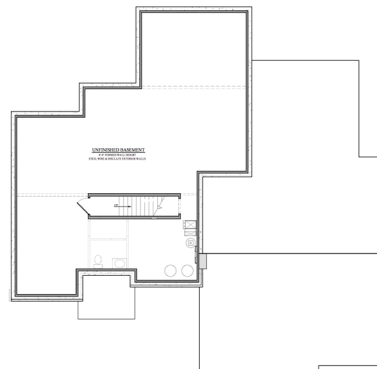

Sorrentowood

2381 square feet

1st Floor	2381 sq. ft.
Basement	1559 sq. ft.
Garage	661 sq. ft.
House Width	65' 3"
Bedrooms	3
Bathrooms	2.5

Floor Plan Features:

- Hearth room adjoining nook
- Split bedroom plan
- Box ceiling in master suite